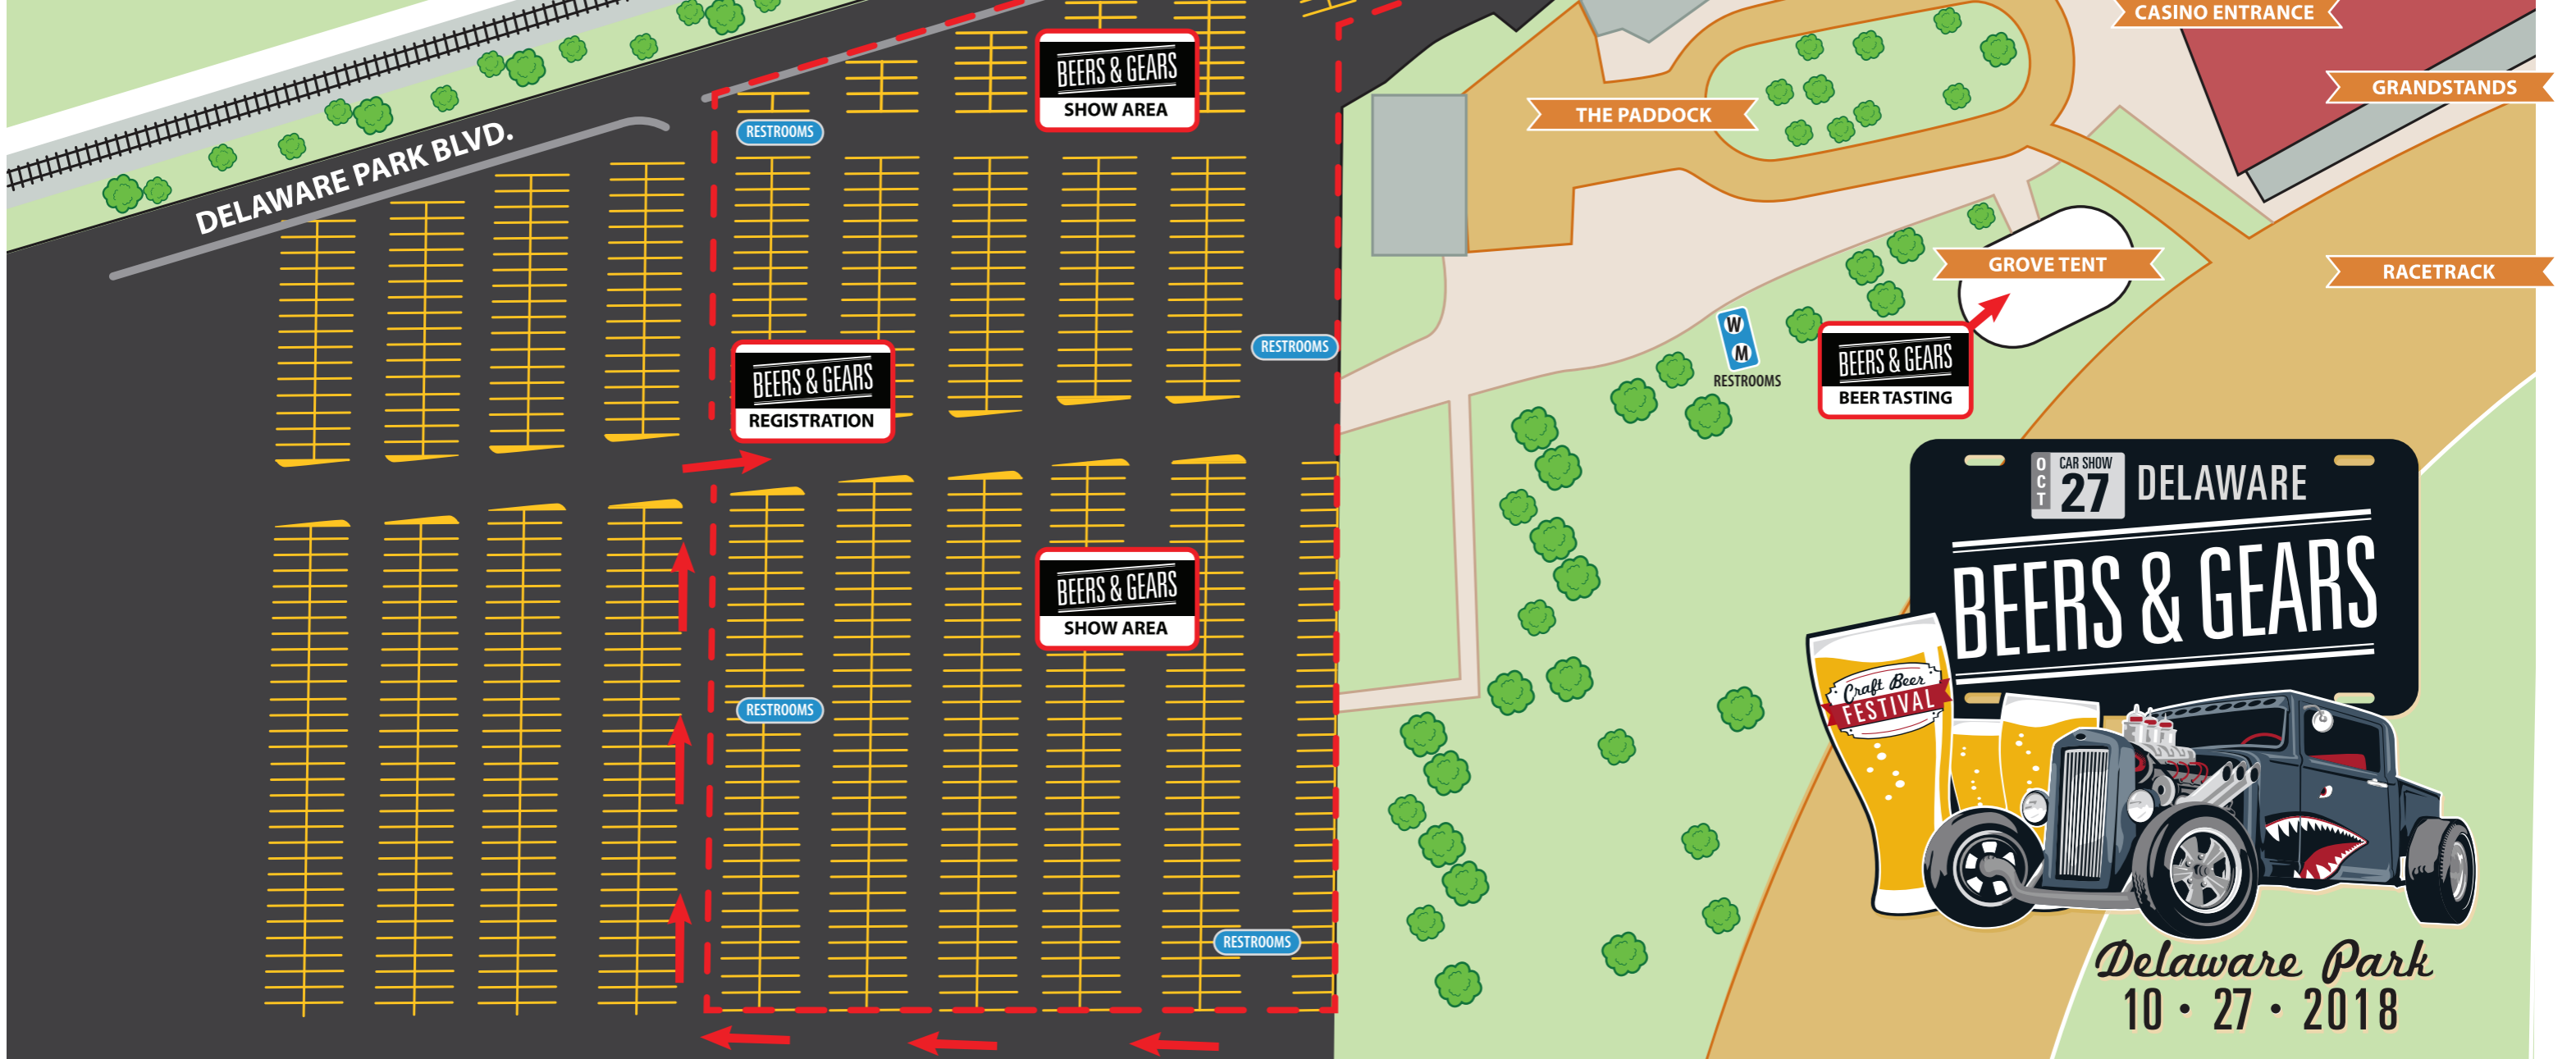

CASINO at DELAWARE PARK • PROPERTY MAP

OVERALL VIEW

SHOW ZONE CLOSE-UP

Delaware Park
10 • 27 • 2018